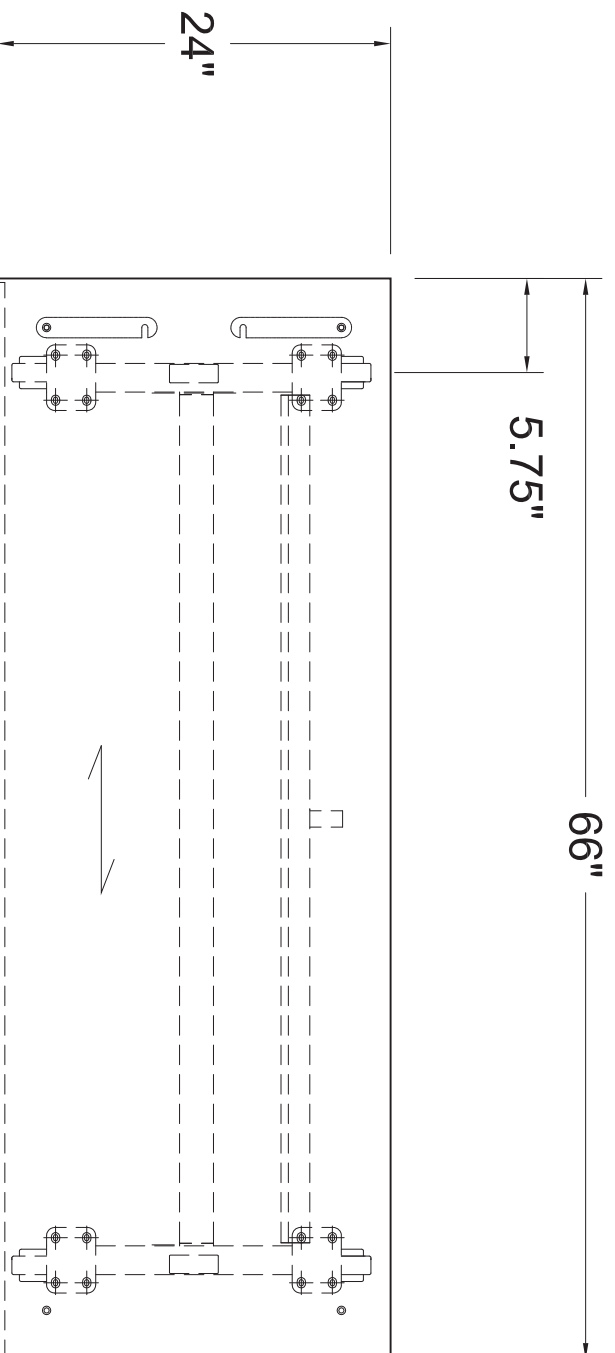

**PLAN VIEW**

66" x 24" METRONOME FLIP TOP TABLE

THIS DRAWING IS CONFIDENTIAL AND PROPRIETARY. NO PART OF THIS DRAWING MAY BE COPIED, DISCLOSED TO ANY THIRD PARTY OR USED FOR ANY PURPOSE WITHOUT THE EXPRESS WRITTEN AUTHORIZATION OF NIENKAMPER FURNITURE & ACCESSORIES